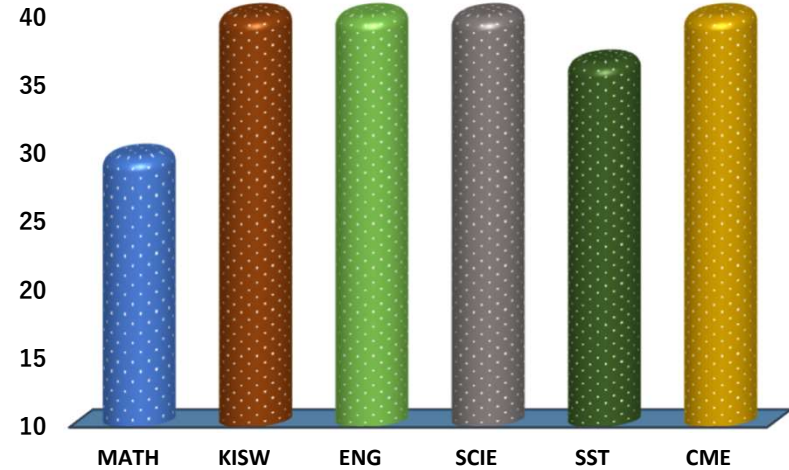

DOUBLE D

REGION: MOROGORO

SCHOOL AVERAGE

39.0

DISTRICT: MOROGORO DC

SUBJECT AND GRADE PERFORMANCE ANALYSIS

SUBJECT RANKING

CIVIC AND MORAL EDUCATION	43.2	86%	1
SCIENCE	42.9	86%	2
KISWAHILI	41.5	83%	3
ENGLISH	40.1	80%	4
SOCIAL STUDIES	36.6	73%	5
MATHEMATICS	29.7	59%	6

SUBJECT GRADE ANALYSIS

SUBJECT/GRADE	A	B	C	D	E
MATHEMATICS	0	7	10	1	0
KISWAHILI	10	8	0	0	0
ENGLISH	7	11	0	0	0
SCIENCE	14	4	0	0	0
SOCIAL STUDIES	4	14	0	0	0
CIVIC AND MORAL	14	4	0	0	0

OVERALL GRADE ANALYSIS

A	5	18	28%
B	13		72%
C	0		0%
D	0		0%
E	0		0%

CHART SUBJECT ANALYSIS

BOYS VS GIRLS PERFORMANCE

	SAT		SAT	18
	12		6	
	79%		77%	

REGISTERED	19	100%
SEATED	18	95%
ABSENTEES	1	5%
PASSED	18	95%
FAILED	0	0%